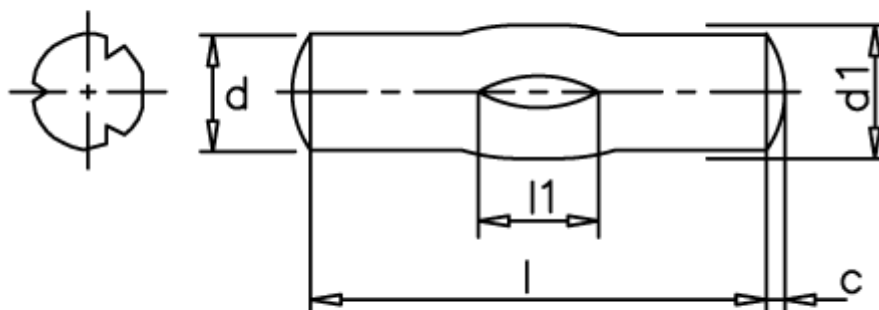

# Data Sheet

Article number: 08081521

Description: KLEE Slotted pin S8 1,5x16  
Steel

## Measures

---

d1 = 1.5  
d2 = 1.63  
Length = 16-20